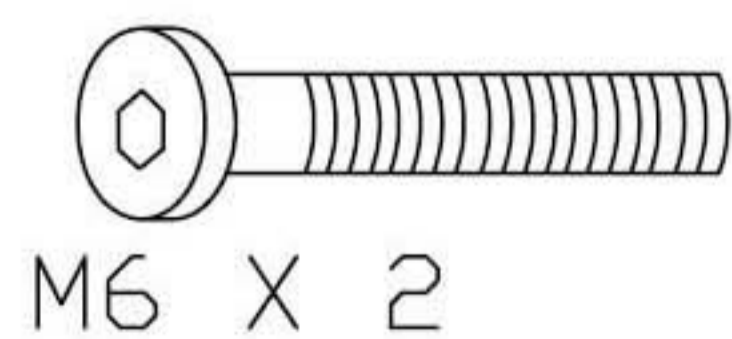

KARE
DESIGN

Art 84020 Cantilever Armchair Candodo Velvet Grey

A

B

C

D

E

F