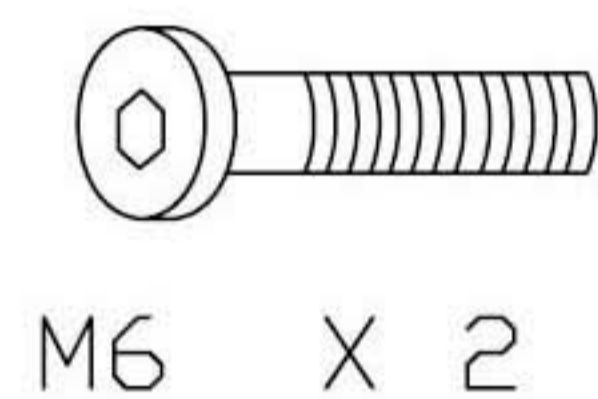

KARE
DESIGN

Art 84020 Cantilever Armchair Candodo Velvet Grey

A

B

C

D

E

F