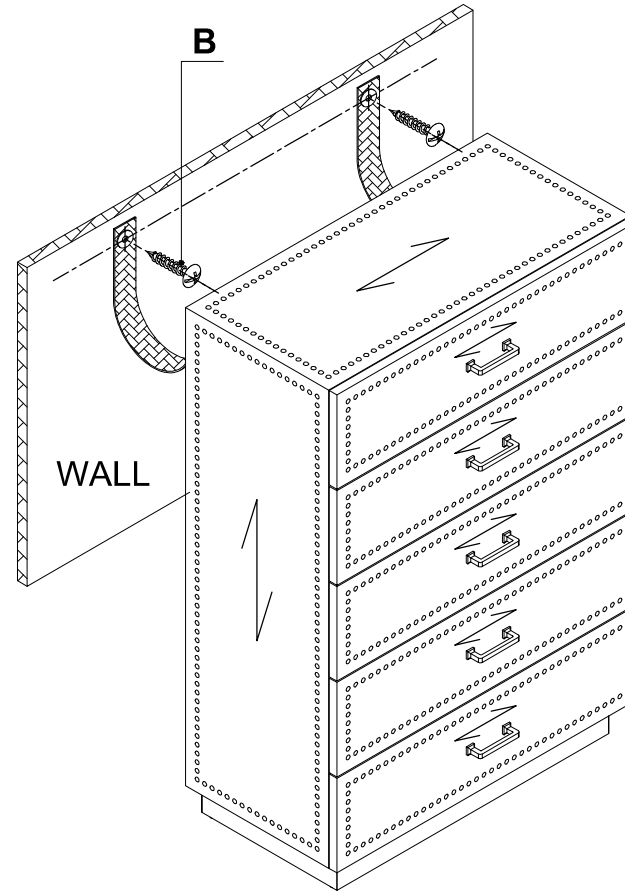

4

83857 Dresser Thunder 5 Drawer