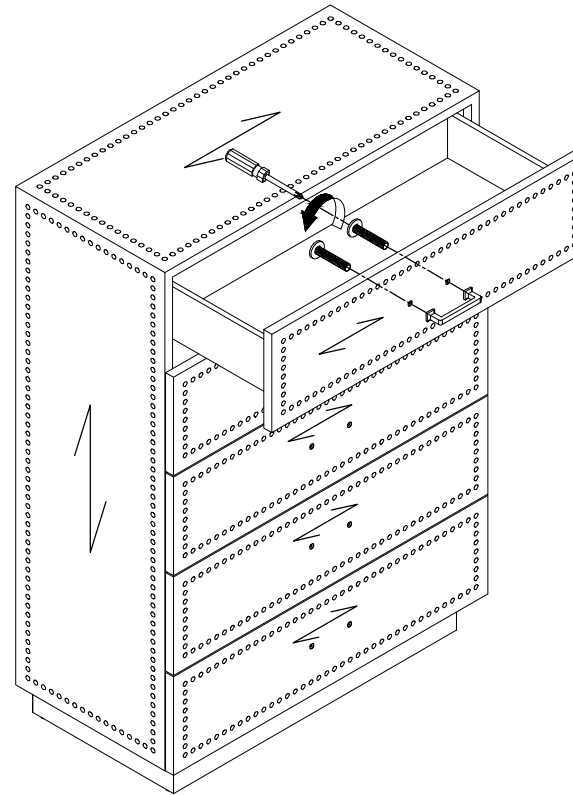

# 83857

Dresser Thunder 5 Drawer

**KARE**  
DESIGN

**A**

Ø6\*30= 2x

**B**

M4\*35= 2x

①

②

**83857** Dresser Thunder 5 Drawer

3

4

**83857** Dresser Thunder 5 Drawer