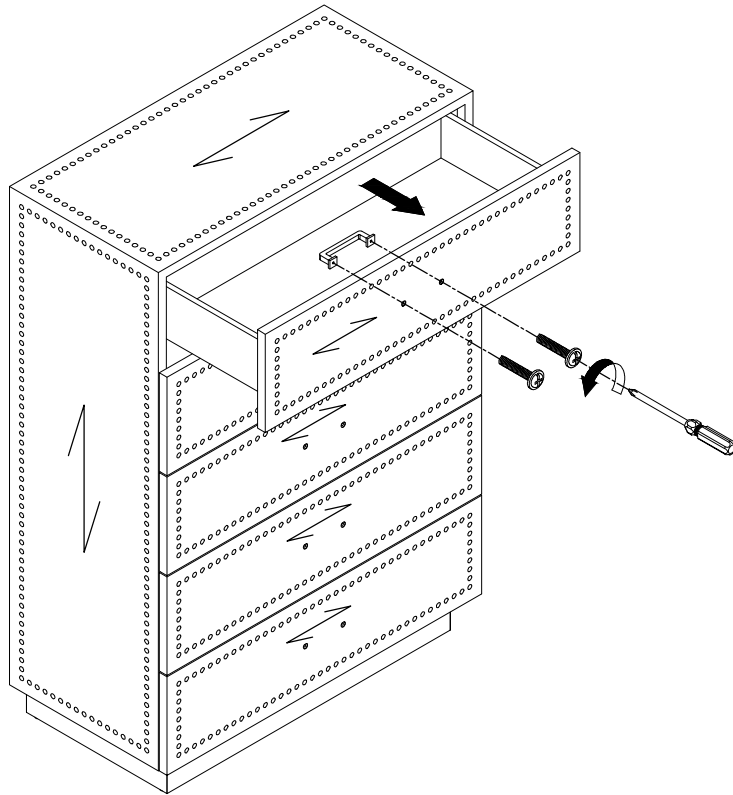

# 83857

Dresser Thunder 5 Drawer

**KARE**  
DESIGN

**A**

Ø6\*30= 2x

**B**

M4\*35= 2x

①