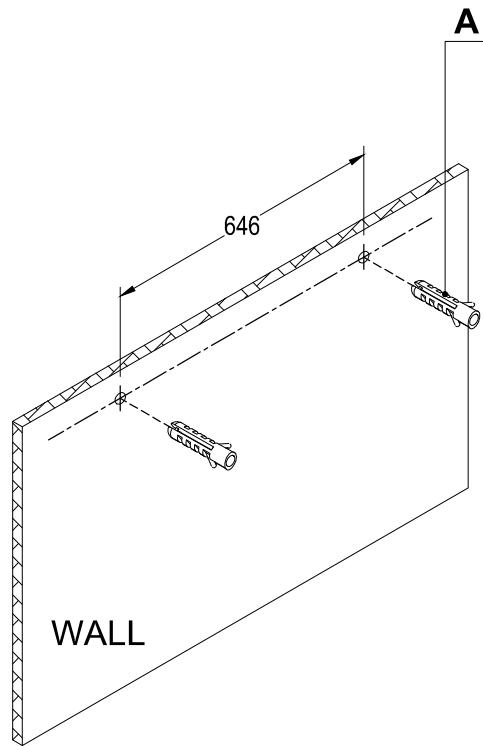

3

4

83857 Dresser Thunder 5 Drawer