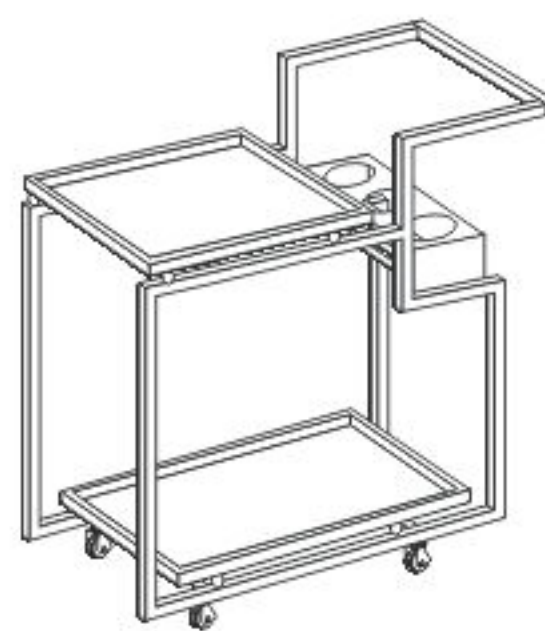

# 81388 Tray Table Barfly Nature

**KARE**  
DESIGN

Step 1

Step 2

Step 3

Step 4

Step 5

Step 6

PARTS	PICTURE	QTY
A		1PCS
B		1PCS
C		1PCS
D		1PCS
E		1PCS
F		1PCS
G		1PCS
H		8PCS
I		8PCS
J	6X30MM	4PCS
K	6X45MM	8PCS
L	6X10MM	4PCS
M		4 PCS
N		1 PCS