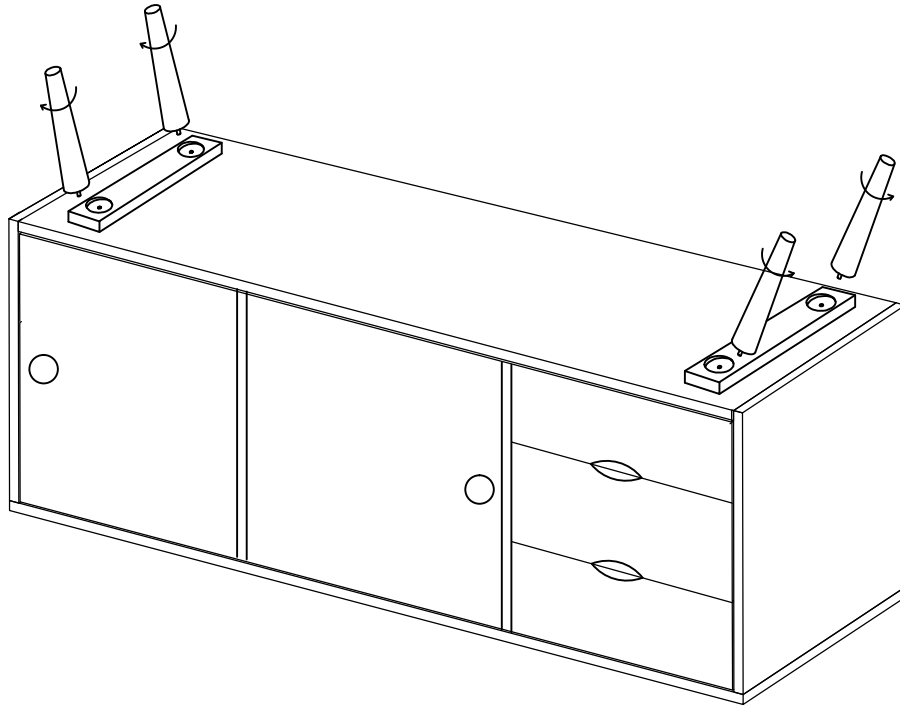

**80356**

Sideboard Skandi Fox Walnut 3Drw.2Doors

**KARE**  
DESIGN

**KARE**  
DESIGN

**80356**

Sideboard Skandi Fox Walnut 3Drw.2Doors