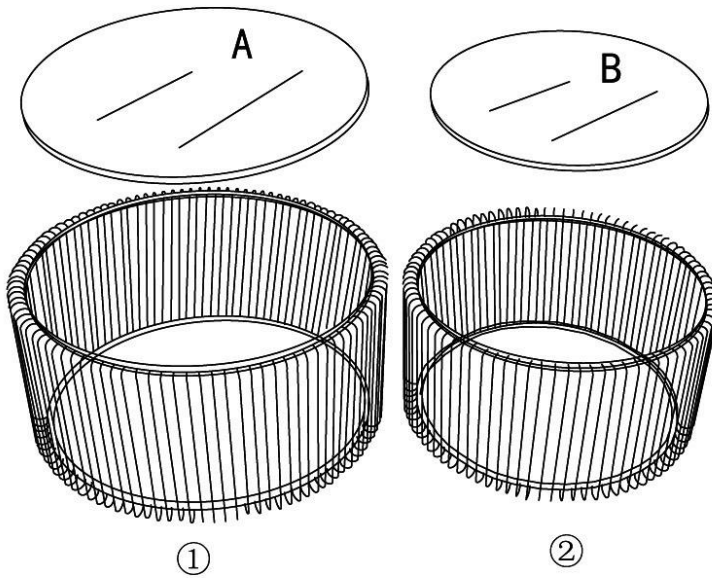

# 80198 Coffee Table Wire Copper (2/Set)

**KARE**  
DESIGN

STEP 1

STEP 2

NO.	①	②	A	B
TYPE				
QTY	1 PCS	1 PCS	1 PCS	1 PCS