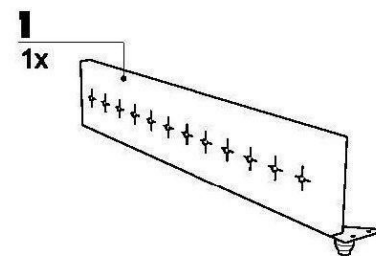

78937 - Bed City Spirit Boudoir 180x200cm

KARE
DESIGN

A  10x

C  4x

B  6x

D  2x