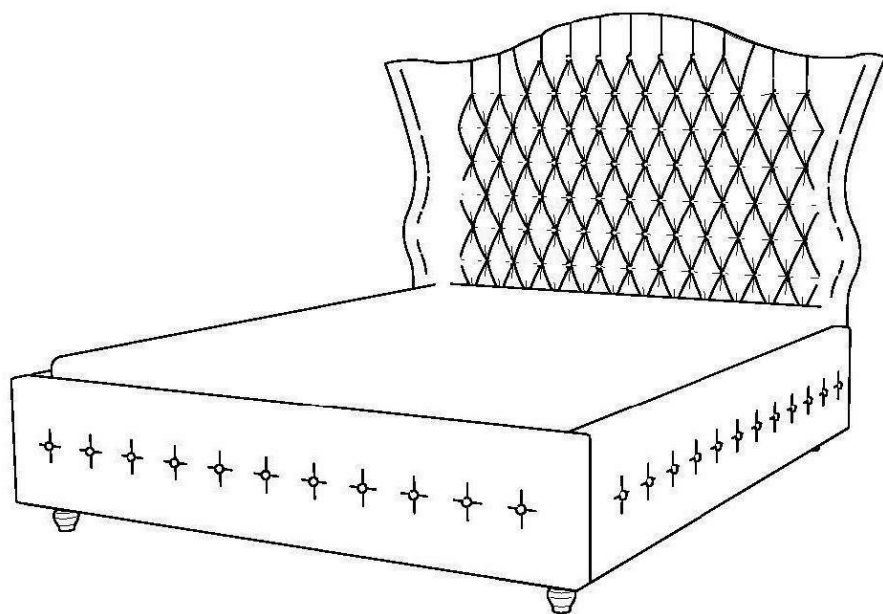

78937 - Bed City Spirit Boudoir 180x200cm

KARE
DESIGN

A  10x

C  4x

B  6x

D  2x