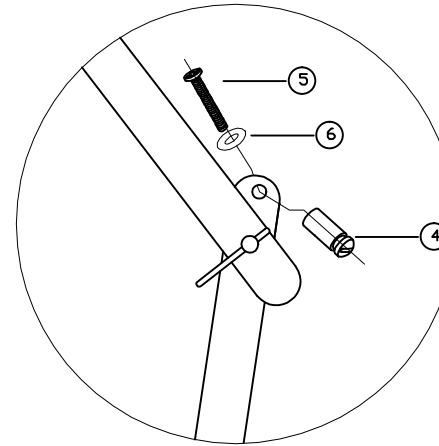

Item No.:48251 Floor Lamp Work Station White

Max Height:170cm

modern living

No.	①	②	③	④	⑤	⑥
TYPE						
QTY	1pcs	1pcs	1pcs	2pcs	2pcs	2pcs