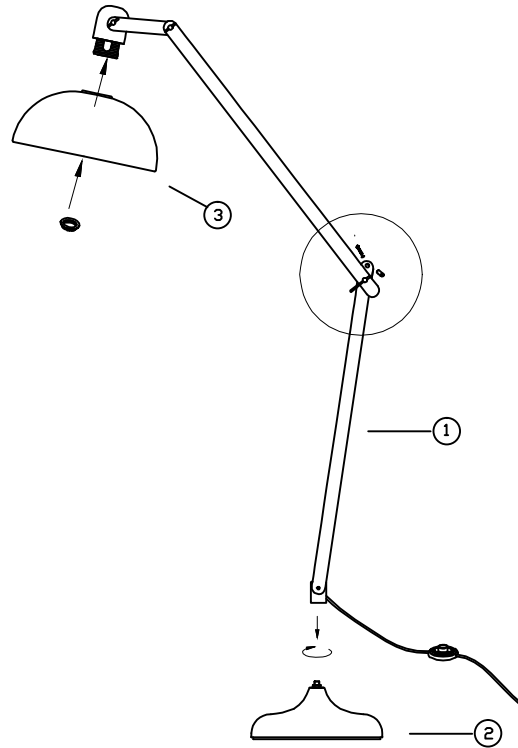

Item No.:48251 Floor Lamp Work Station White

Max Height:170cm

modern living

No.	①	②	③	④	⑤	⑥
TYPE						
QTY	1pcs	1pcs	1pcs	2pcs	2pcs	2pcs