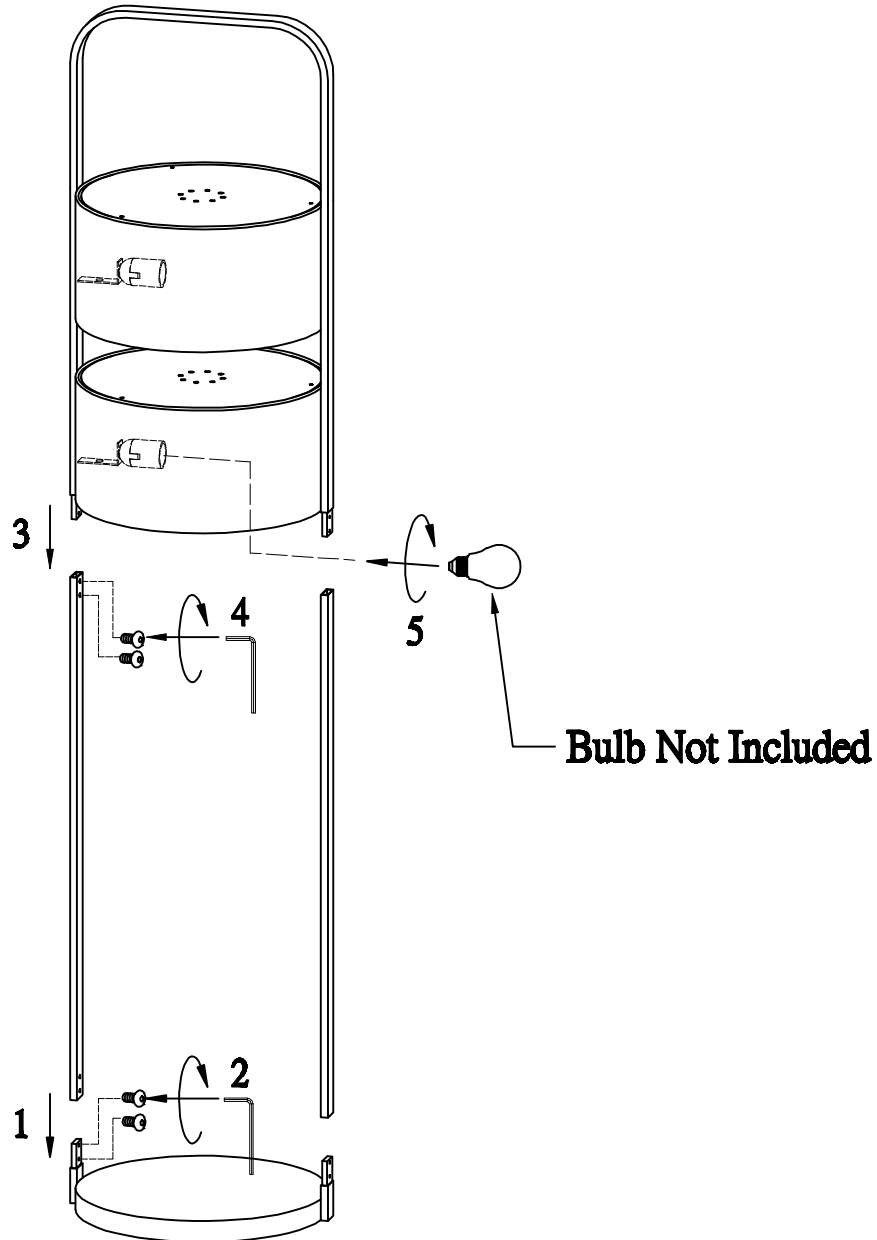

39689 Floor Lamp Nature Rim

NO	A	B	C	D	E
TYPE					
QTY	1 PC	1 PC	2 PCS	8 PCS	1 PC