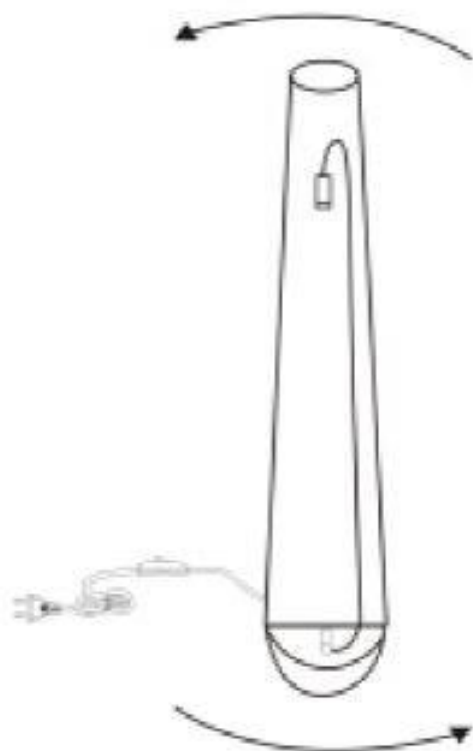

39423 Floor Lamp Sultan Cone 120cm

KARE
DESIGN

#1

#3

#2