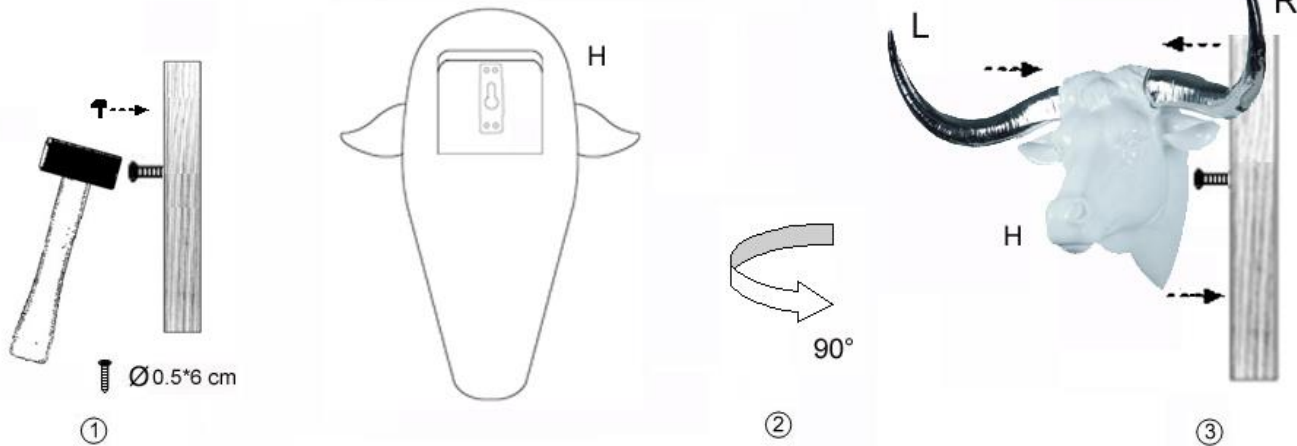

# KARE

DESIGN

32041 Deco Head Silver Horn Cow

NO.	H	R & L
TYPE		
QTY	1PC	1 set